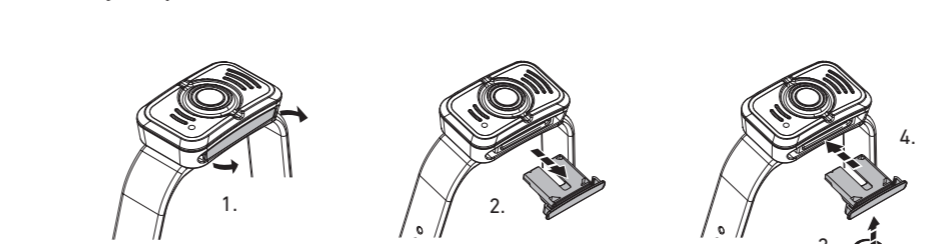

Backup Mode

Lamp Head Rotation

Magnetic Charging System

Extension Cable (H19R Signature)

Helmet Fixing Clips (H19R Signature)

GoPro Mount (H19R Signature)

Tripod Mount (H19R Signature)

Helmet Connecting System (H19R Signature)

Universal Mounting Bracket (H19R Signature)

Recycling

Remote Control (H19R Signature)

Further Information

Battery Indicator (Remote Control)

Battery Replacement (Remote Control)

Ledlenser GmbH & Co. KG
 Kronenstr. 5-7 • 42699 Solingen • Germany
 Phone +49 212/5948-0 Fax +49 212/5948-200
 info@ledlenser.com