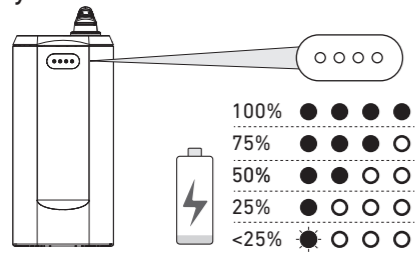

H19R Core

H19R Signature

Operation

Battery Replacement

Transportation Lock

Red Mode

App Mode

Battery Indicator

Backup Mode

Lamp Head Rotation

Magnetic Charging System

Extension Cable (H19R Signature)

Helmet Fixing Clips (H19R Signature)

GoPro Mount (H19R Signature)

Tripod Mount (H19R Signature)

Helmet Connecting System (H19R Signature)