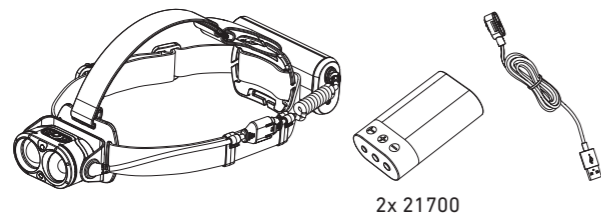

H19R Core

H19R Signature

Operation

Battery Replacement

Transportation Lock

Red Mode

App Mode

Battery Indicator

Backup Mode

Lamp Head Rotation

Magnetic Charging System

Extension Cable (H19R Signature)

Helmet Fixing Clips (H19R Signature)

GoPro Mount (H19R Signature)

Tripod Mount (H19R Signature)

Helmet Connecting System (H19R Signature)