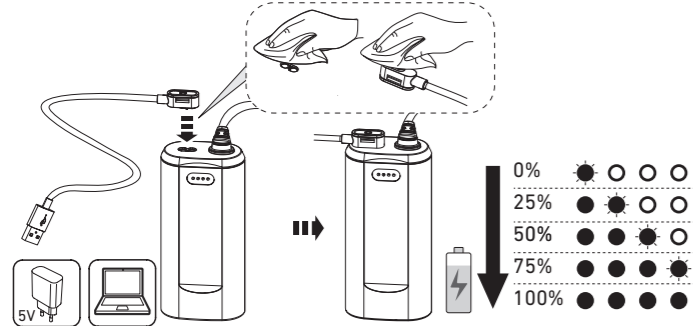

H19R Core

H19R Signature

Operation

Battery Replacement

Transportation Lock

Red Mode

App Mode

Battery Indicator

Backup Mode

Lamp Head Rotation

Magnetic Charging System

Extension Cable (H19R Signature)

Helmet Fixing Clips (H19R Signature)

GoPro Mount (H19R Signature)

Tripod Mount (H19R Signature)

Helmet Connecting System (H19R Signature)