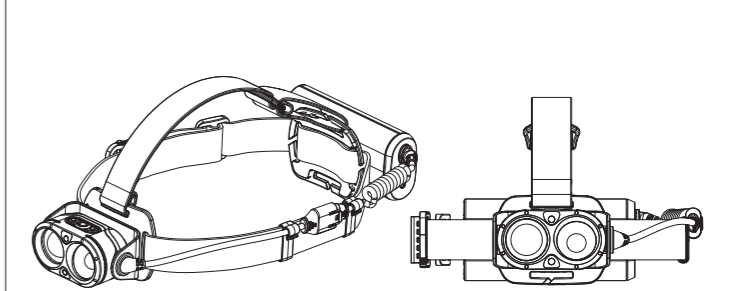

H19R Core

H19R Signature

Operation

Battery Replacement

Transportation Lock

Red Mode

App Mode

Battery Indicator

Backup Mode

Lamp Head Rotation

Magnetic Charging System

Extension Cable (H19R Signature)

Helmet Fixing Clips (H19R Signature)

GoPro Mount (H19R Signature)

Tripod Mount (H19R Signature)

Helmet Connecting System (H19R Signature)