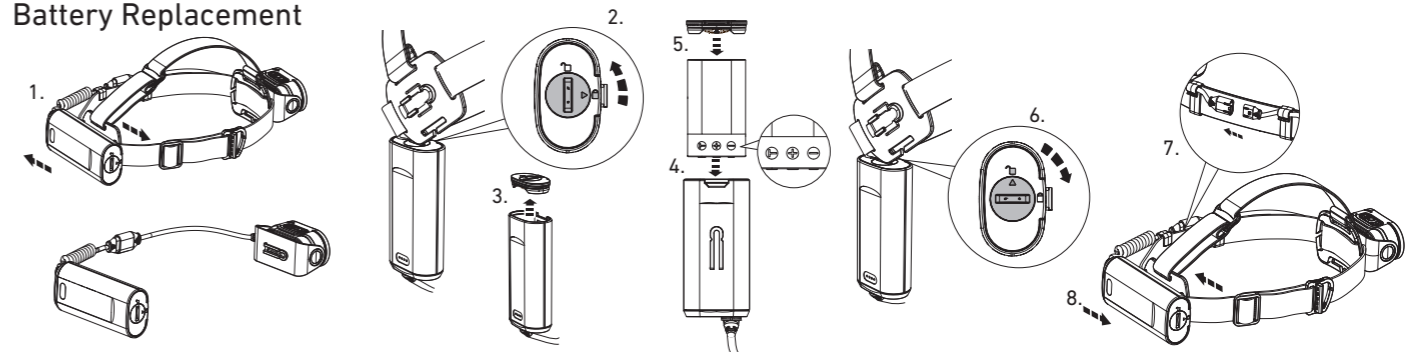

H19R Core

H19R Signature

Operation

Battery Replacement

Transportation Lock

Red Mode

App Mode

Battery Indicator

Backup Mode

Lamp Head Rotation

Magnetic Charging System

Extension Cable (H19R Signature)

Helmet Fixing Clips (H19R Signature)

GoPro Mount (H19R Signature)

Tripod Mount (H19R Signature)

Helmet Connecting System (H19R Signature)