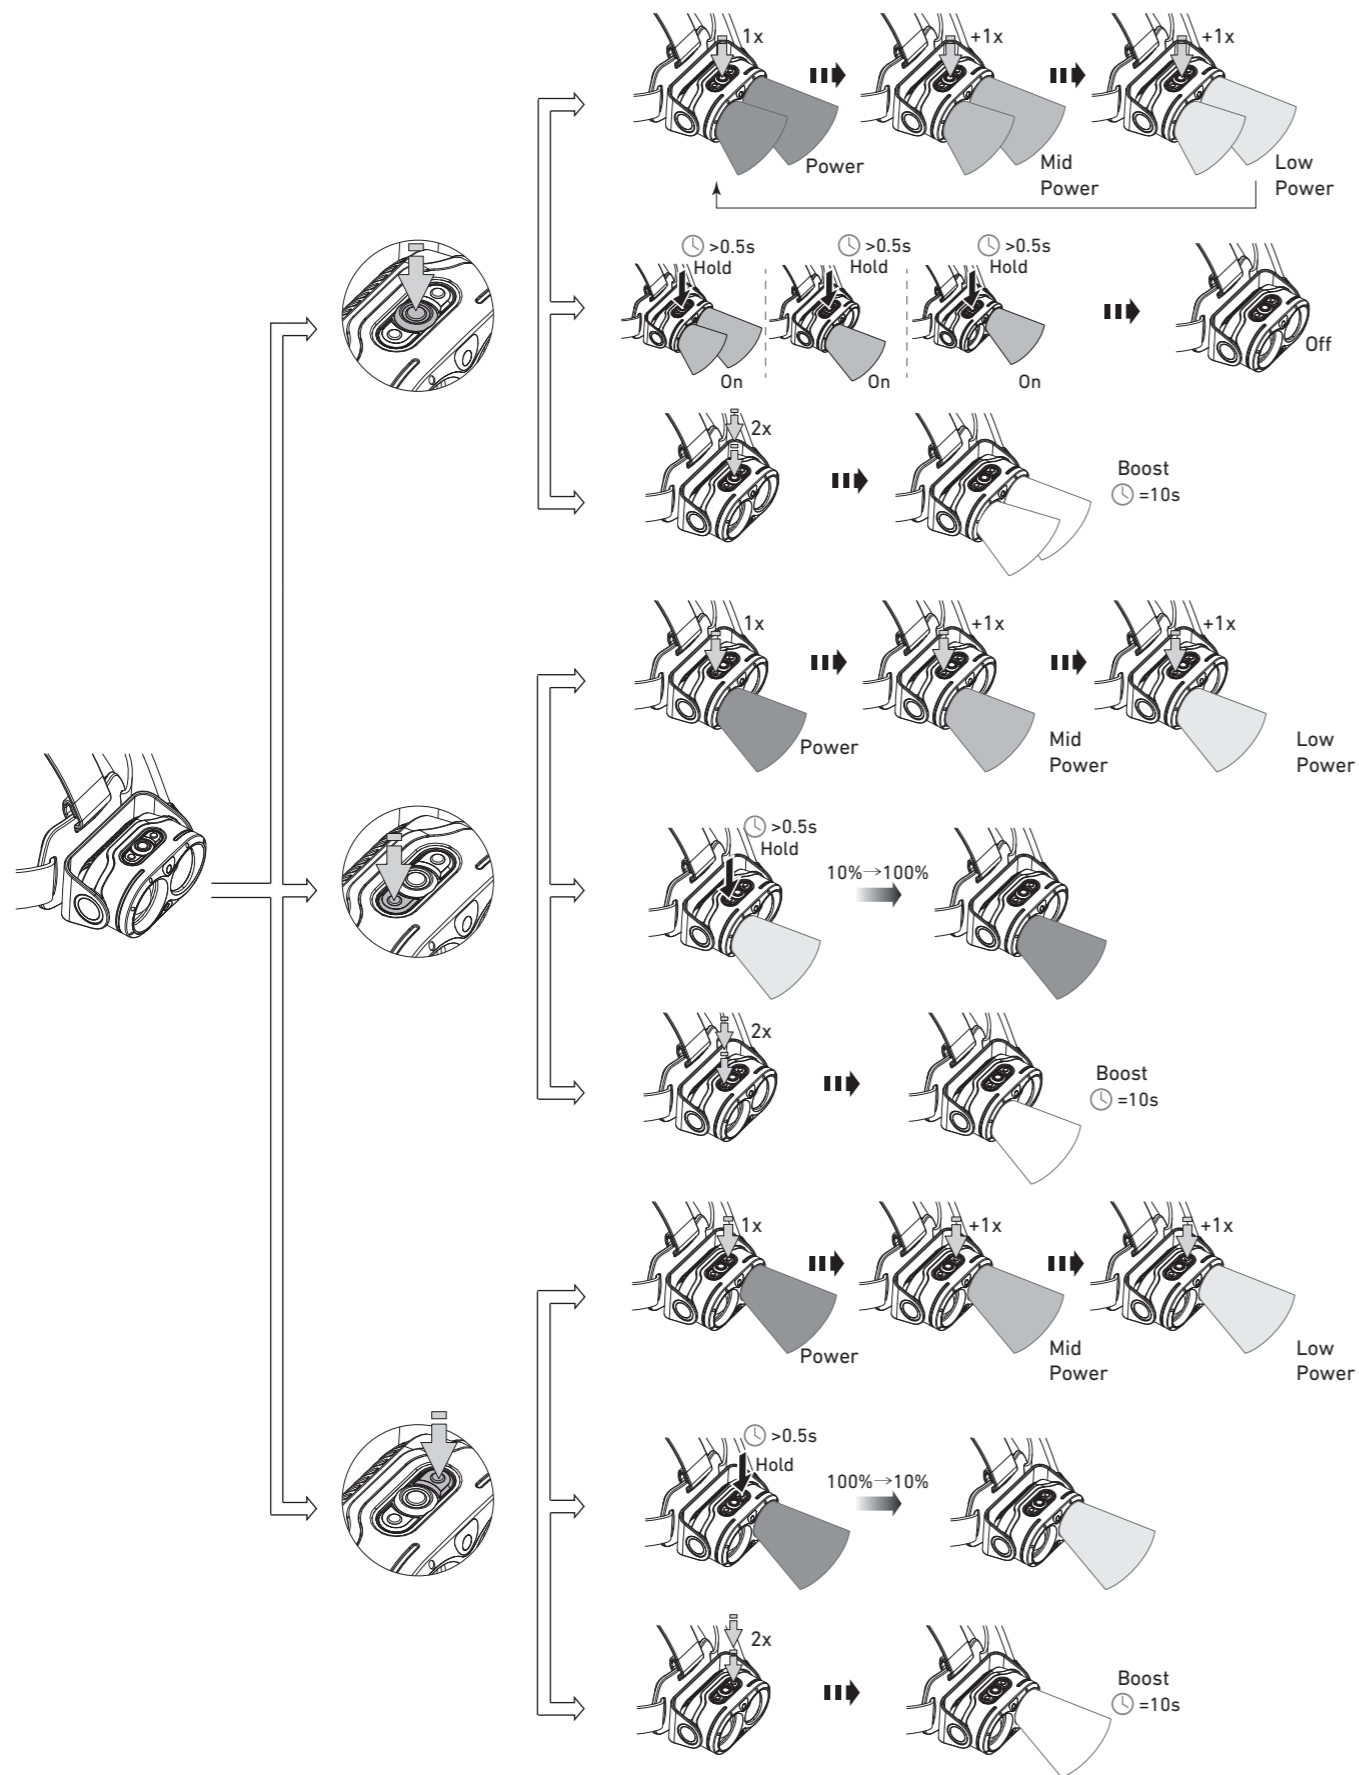

H19R Core

H19R Signature

Operation

Battery Replacement

Transportation Lock

Red Mode

App Mode

Battery Indicator

Backup Mode

Lamp Head Rotation

Magnetic Charging System

Extension Cable (H19R Signature)

Helmet Fixing Clips (H19R Signature)

GoPro Mount (H19R Signature)

Tripod Mount (H19R Signature)

Helmet Connecting System (H19R Signature)