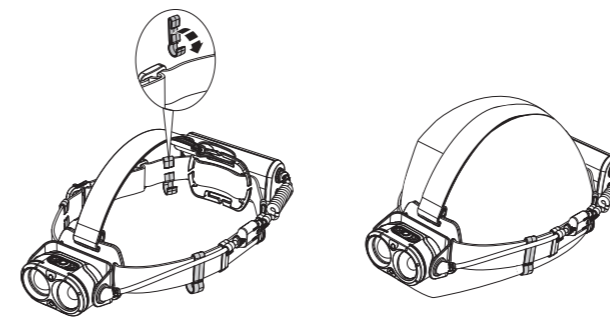

Backup Mode

Lamp Head Rotation

Magnetic Charging System

Extension Cable (H19R Signature)

Helmet Fixing Clips (H19R Signature)

GoPro Mount (H19R Signature)

Tripod Mount (H19R Signature)

Helmet Connecting System (H19R Signature)