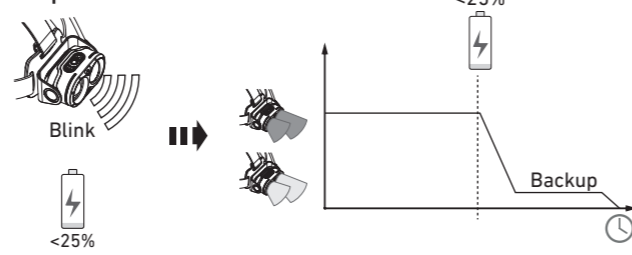

H19R Core

H19R Signature

Operation

Battery Replacement

Transportation Lock

Red Mode

App Mode

Battery Indicator

Backup Mode

Lamp Head Rotation

Magnetic Charging System

Extension Cable (H19R Signature)

Helmet Fixing Clips (H19R Signature)

GoPro Mount (H19R Signature)

Tripod Mount (H19R Signature)

Helmet Connecting System (H19R Signature)