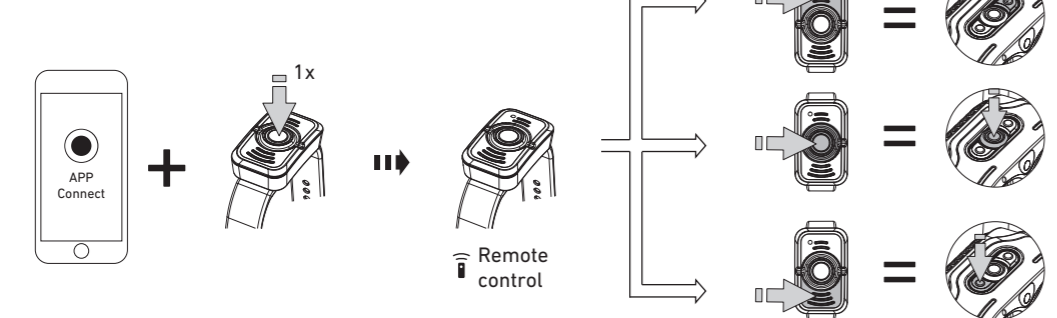

Remote Control (H19R Signature)