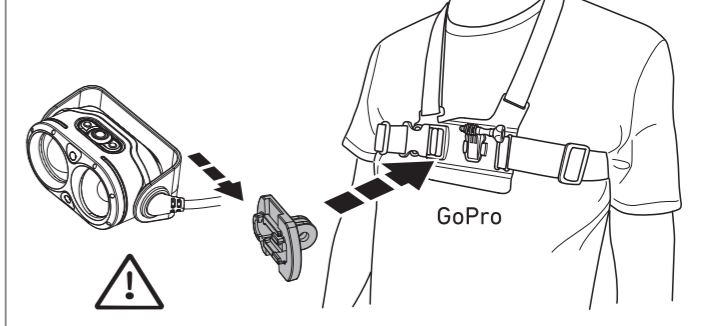

Backup Mode

Lamp Head Rotation

Magnetic Charging System

Extension Cable (H19R Signature)

Helmet Fixing Clips (H19R Signature)

GoPro Mount (H19R Signature)

Tripod Mount (H19R Signature)

Helmet Connecting System (H19R Signature)