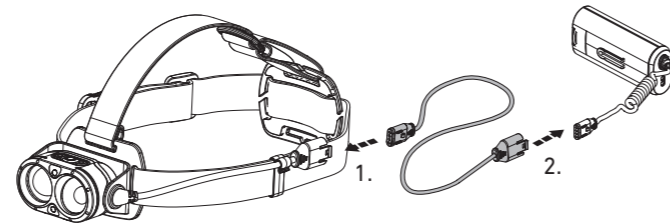

H19R Core

H19R Signature

Operation

Battery Replacement

Transportation Lock

Red Mode

App Mode

Battery Indicator

Backup Mode

Lamp Head Rotation

Magnetic Charging System

Extension Cable (H19R Signature)

Helmet Fixing Clips (H19R Signature)

GoPro Mount (H19R Signature)

Tripod Mount (H19R Signature)

Helmet Connecting System (H19R Signature)