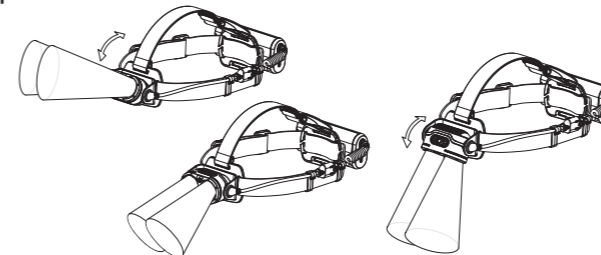

H19R Core

H19R Signature

Operation

Battery Replacement

Transportation Lock

Red Mode

App Mode

Battery Indicator

Backup Mode

Lamp Head Rotation

Magnetic Charging System

Extension Cable (H19R Signature)

Helmet Fixing Clips (H19R Signature)

GoPro Mount (H19R Signature)

Tripod Mount (H19R Signature)

Helmet Connecting System (H19R Signature)