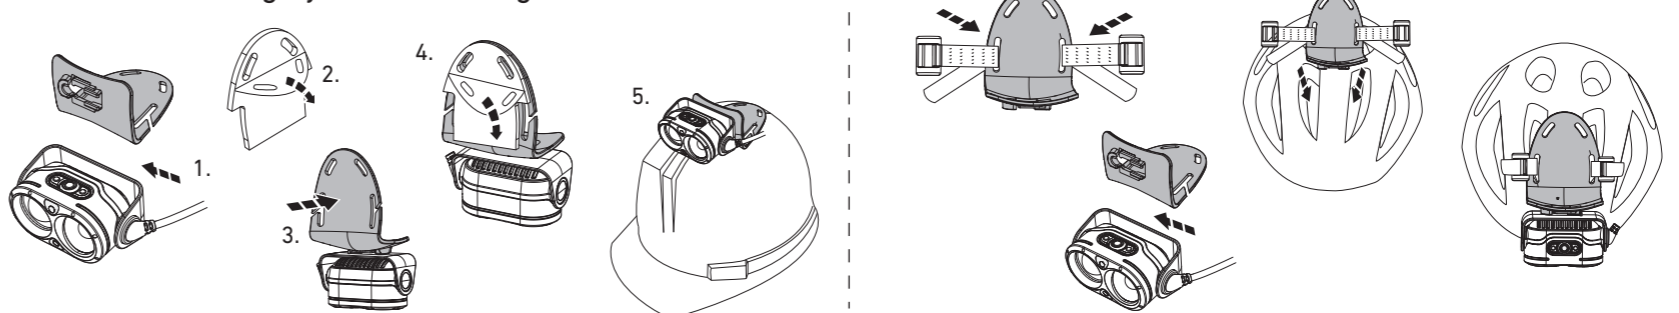

H19R Core

H19R Signature

Operation

Battery Replacement

Transportation Lock

Red Mode

App Mode

Battery Indicator

Backup Mode

Lamp Head Rotation

Magnetic Charging System

Extension Cable (H19R Signature)

Helmet Fixing Clips (H19R Signature)

GoPro Mount (H19R Signature)

Tripod Mount (H19R Signature)

Helmet Connecting System (H19R Signature)