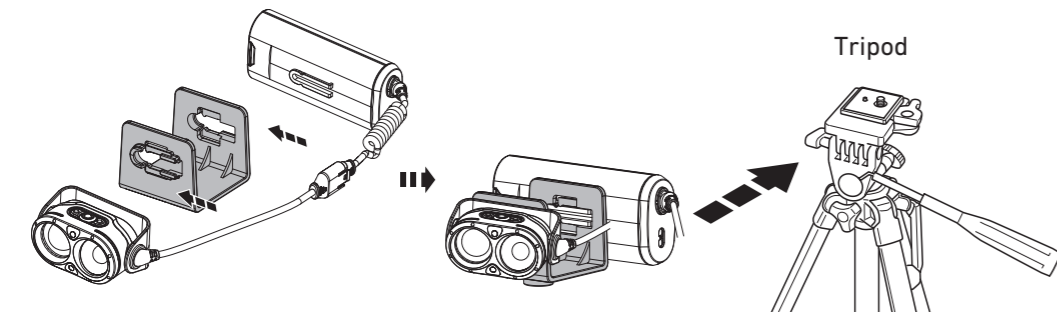

Backup Mode

Lamp Head Rotation

Magnetic Charging System

Extension Cable (H19R Signature)

Helmet Fixing Clips (H19R Signature)

GoPro Mount (H19R Signature)

Tripod Mount (H19R Signature)

Helmet Connecting System (H19R Signature)