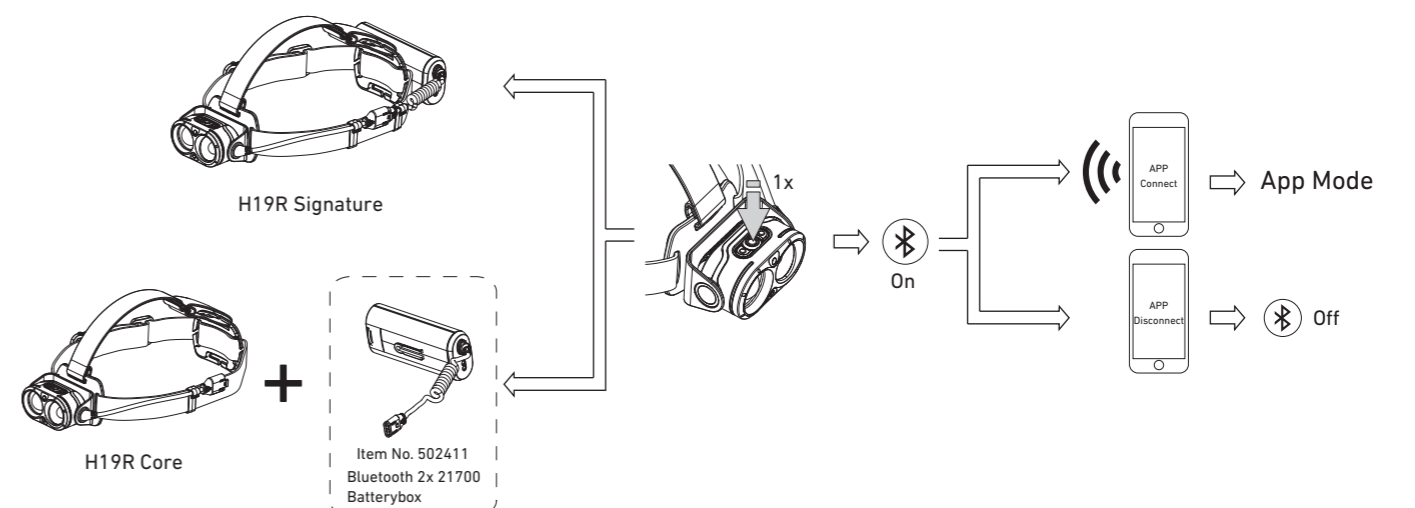

H19R Core

H19R Signature

Operation

Battery Replacement

Transportation Lock

Red Mode

App Mode

Battery Indicator

Backup Mode

Lamp Head Rotation

Magnetic Charging System

Extension Cable (H19R Signature)

Helmet Fixing Clips (H19R Signature)

GoPro Mount (H19R Signature)

Tripod Mount (H19R Signature)

Helmet Connecting System (H19R Signature)