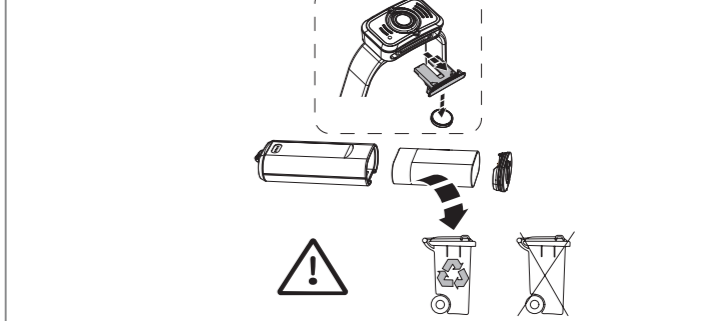

Battery Indicator

Backup Mode

Lamp Head Rotation

Magnetic Charging System

Extension Cable (H19R Signature)

Helmet Fixing Clips (H19R Signature)

GoPro Mount (H19R Signature)

Tripod Mount (H19R Signature)

Helmet Connecting System (H19R Signature)

Universal Mounting Bracket (H19R Signature)

Recycling

Remote Control (H19R Signature)

Further Information

Battery Indicator (Remote Control)

Battery Replacement (Remote Control)

Ledlenser GmbH & Co. KG
Kronenstr. 5-7 • 42699 Solingen • Germany
Phone +49 212/5948-0 Fax +49 212/5948-200
info@ledlenser.com

ledlenser.com

CE

H19R_V01
19.06.2020
T112A0343