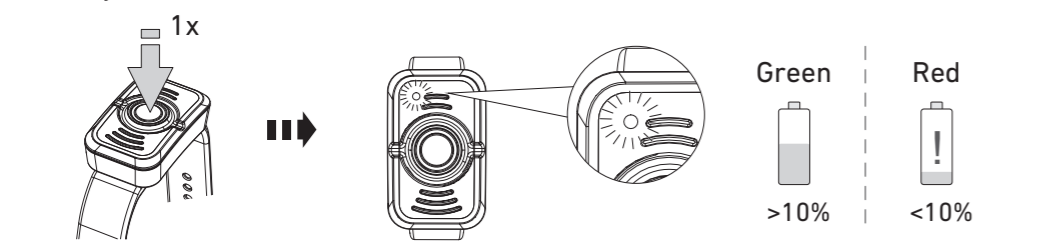

Universal Mounting Bracket (H19R Signature)

Recycling

Remote Control (H19R Signature)

Further Information

Battery Indicator (Remote Control)

Battery Replacement (Remote Control)

Ledlenser GmbH & Co. KG
 Kronenstr. 5-7 • 42699 Solingen • Germany
 Phone +49 212/5948-0 Fax +49 212/5948-200
 info@ledlenser.com