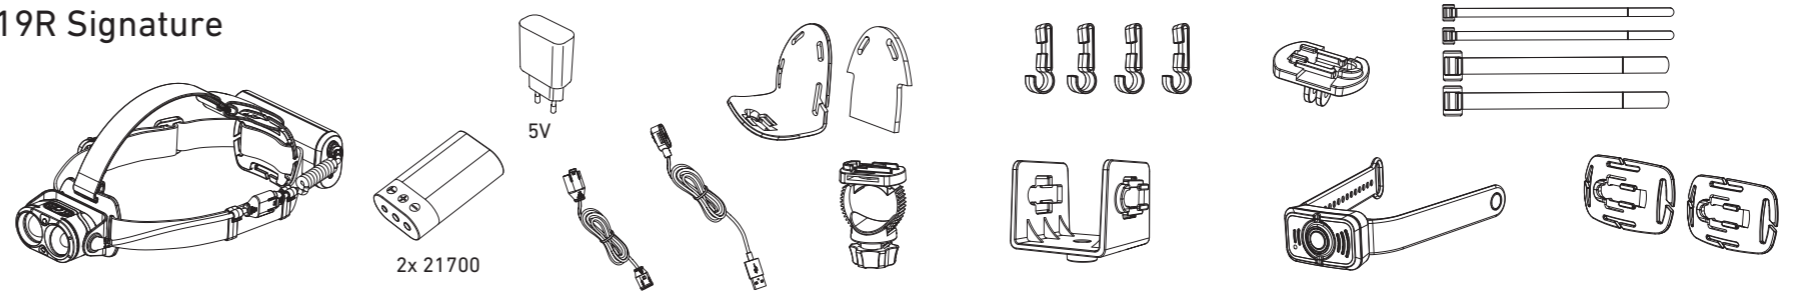

H19R Core

H19R Signature

Operation

Battery Replacement

Transportation Lock

Red Mode

App Mode

Battery Indicator

Backup Mode

Lamp Head Rotation

Magnetic Charging System

Extension Cable (H19R Signature)

Helmet Fixing Clips (H19R Signature)

GoPro Mount (H19R Signature)

Tripod Mount (H19R Signature)

Helmet Connecting System (H19R Signature)