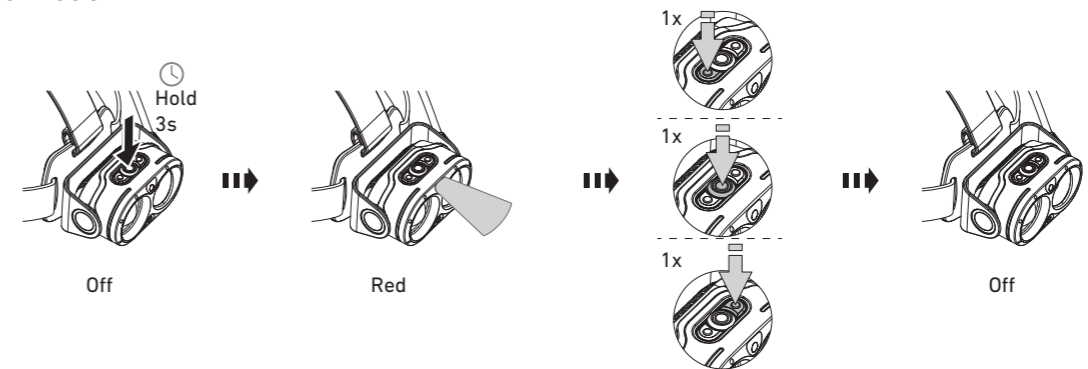

H19R Core

H19R Signature

Operation

Battery Replacement

Transportation Lock

Red Mode

App Mode

Battery Indicator

Backup Mode

Lamp Head Rotation

Magnetic Charging System

Extension Cable (H19R Signature)

Helmet Fixing Clips (H19R Signature)

GoPro Mount (H19R Signature)

Tripod Mount (H19R Signature)

Helmet Connecting System (H19R Signature)