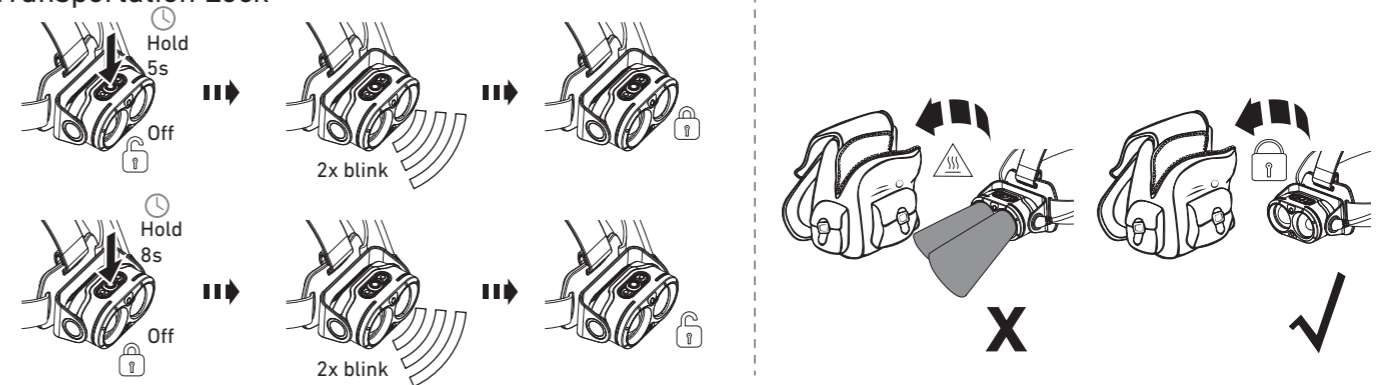

H19R Core

H19R Signature

Operation

Battery Replacement

Transportation Lock

Red Mode

App Mode

Battery Indicator

Backup Mode

Lamp Head Rotation

Magnetic Charging System

Extension Cable (H19R Signature)

Helmet Fixing Clips (H19R Signature)

GoPro Mount (H19R Signature)

Tripod Mount (H19R Signature)

Helmet Connecting System (H19R Signature)