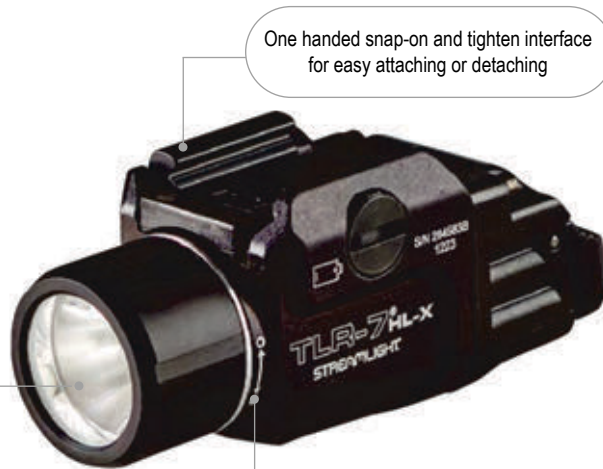

Face cap engineered to produce a longer reaching, tighter beam

One handed snap-on and tighten interface for easy attaching or detaching

"Safe off" feature prevents accidental activation, saves batteries

MULTI-FUEL DESIGN:
Runs on (1) SL-B9 battery pack or (1) CR123A lithium battery

Interchangeable paddle switches easy to swap out with multi-tool (included)