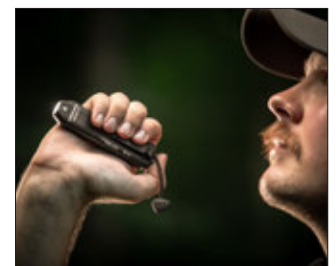

# WEDGE® XT

ULTRA-COMPACT, RECHARGEABLE,  
HIGH-PERFORMANCE FLASHLIGHT

The Wedge XT is an ultra-compact, high-performance EDC light designed for clean pocket carry. Outfitted with a tactical push-button switch for easy, one-handed use, it produces 500 lumens for 2 hours. Five-Tap™ lockout of the switch prevents the light from turning on inside your pocket or bag. Made of rugged anodized aluminum with a waterproof USB-C port, the Wedge XT balances durability with performance.

Proven waterproof USB-C port offers universal and convenient charging of lithium-ion battery

Charge indication LED:  
Red – Charging; Green – Charged  
Battery charges in 6 hours

Push-button tactical tail switch features momentary or constant on operation and lockout mode

Slim, compact design fits in the palm of your hand

<p>Features two operating modes: High: 500 lumens; 87m beam; runs 2 hours Low: 50 lumens; 28m beam; runs 11 hours</p>	<p>IPX7-rated; waterproof to 1m; 1m impact resistance tested</p>
<p>Battery status indicator will illuminate briefly when the light is first turned on to display the battery level: Steady green - sufficient power; Steady red - battery needs to be charged. Alternating red and green flashes indicate the lockout mode is enabled.</p>	<p>4.25 in. (10.8 cm); 2.62 oz. (74.3 g)</p>
<p>TEN-TAP® programmable for user selection of one of two different programs: high/low (factory default) or low/high</p>	<p>Limited Lifetime Warranty Visit <a href="http://streamlight.com">streamlight.com</a> for full warranty information</p> <p>#88812 - Wedge XT - Includes USB-C cord, pocket lanyard - Box - Black #88813 - Wedge XT - Includes USB-C cord, pocket lanyard - Box - Coyote</p>